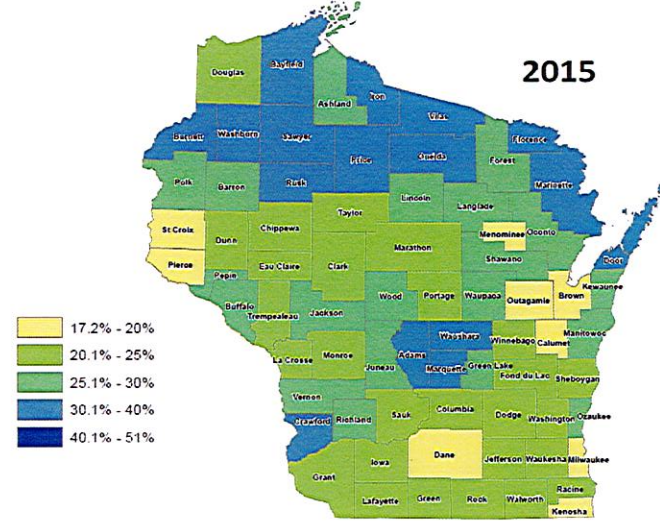

County Population Statistics

By Township

	<u>2010</u>	<u>2000</u>	<u>1990</u>	<u>1980</u>	<u>1970</u>
Barksdale	723	801	755	762	574
Barnes	769	610	473	493	311
Town of Bayfield	680	625	601	607	503
Bayview	487	491	402	343	297
Bell	263	230	237	247	205
Cable	825	836	819	831	738
Clover	223	211	213	254	277
Delta	273	235	214	205	150
Drummond	463	541	416	442	349
Eileen	681	640	662	664	599
Grand View	468	483	419	440	370
Hughes	383	408	334	290	174
Iron River	1123	1059	901	991	716
Kelly	463	377	383	354	336
Keystone	378	369	320	344	314
Lincoln	287	293	228	280	206
Town of Mason	315	326	296	304	304
Namakagon	246	285	276	286	224
Orienta	122	101	114	109	108
Oulu	527	540	513	547	505
Pilsen	210	203	202	222	193
Port Wing	368	420	433	525	385
Russell	1279	1216	1078	791	475
Tripp	231	209	182	145	138
Town of Washburn	530	541	490	385	282
City of Washburn	2117	2280	2286	2080	1957
Village of Mason	93	72	102	102	119
City of Bayfield	487	611	686	778	874

TOTAL 15,014 15,013 14,035 13,821 11,683

Population by Age Groups in Bayfield County

Source: WI Dept. of Administration, Demographic Services

Percent of Projected Population Ages 60 and Older

Percent of Projected Population Ages 60 and Older