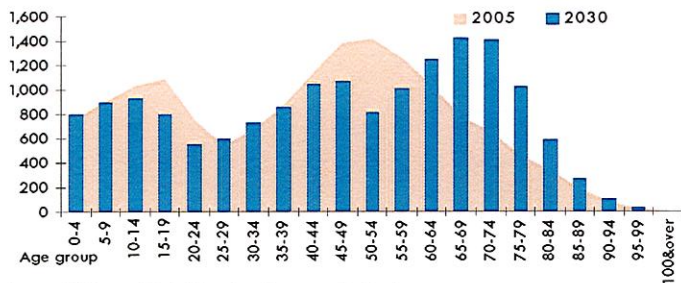

County Population Statistics

By Township

	<u>2010</u>	<u>2000</u>	<u>1990</u>	<u>1980</u>	<u>1970</u>
Barksdale	723	801	755	762	574
Barnes	769	610	473	493	311
Town of Bayfield	680	625	601	607	503
Bayview	487	491	402	343	297
Bell	263	230	237	247	205
Cable	825	836	819	831	738
Clover	223	211	213	254	277
Delta	273	235	214	205	150
Drummond	463	541	416	442	349
Eileen	681	640	662	664	599
Grand View	468	483	419	440	370
Hughes	383	408	334	290	174
Iron River	1123	1059	901	991	716
Kelly	463	377	383	354	336
Keystone	378	369	320	344	314
Lincoln	287	293	228	280	206
Town of Mason	315	326	296	304	304
Namakagon	246	285	276	286	224
Orienta	122	101	114	109	108
Oulu	527	540	513	547	505
Pilsen	210	203	202	222	193
Port Wing	368	420	433	525	385
Russell	1279	1216	1078	791	475
Tripp	231	209	182	145	138
Town of Washburn	530	541	490	385	282
City of Washburn	2117	2280	2286	2080	1957
Village of Mason	93	72	102	102	119
City of Bayfield	487	611	686	778	874

TOTAL 15,014 15,013 14,035 13,821 11,683

Population by Age Groups in Bayfield County

Source: WI Dept. of Administration, Demographic Services

Percent of Projected Population Ages 60 and Older

Percent of Projected Population Ages 60 and Older