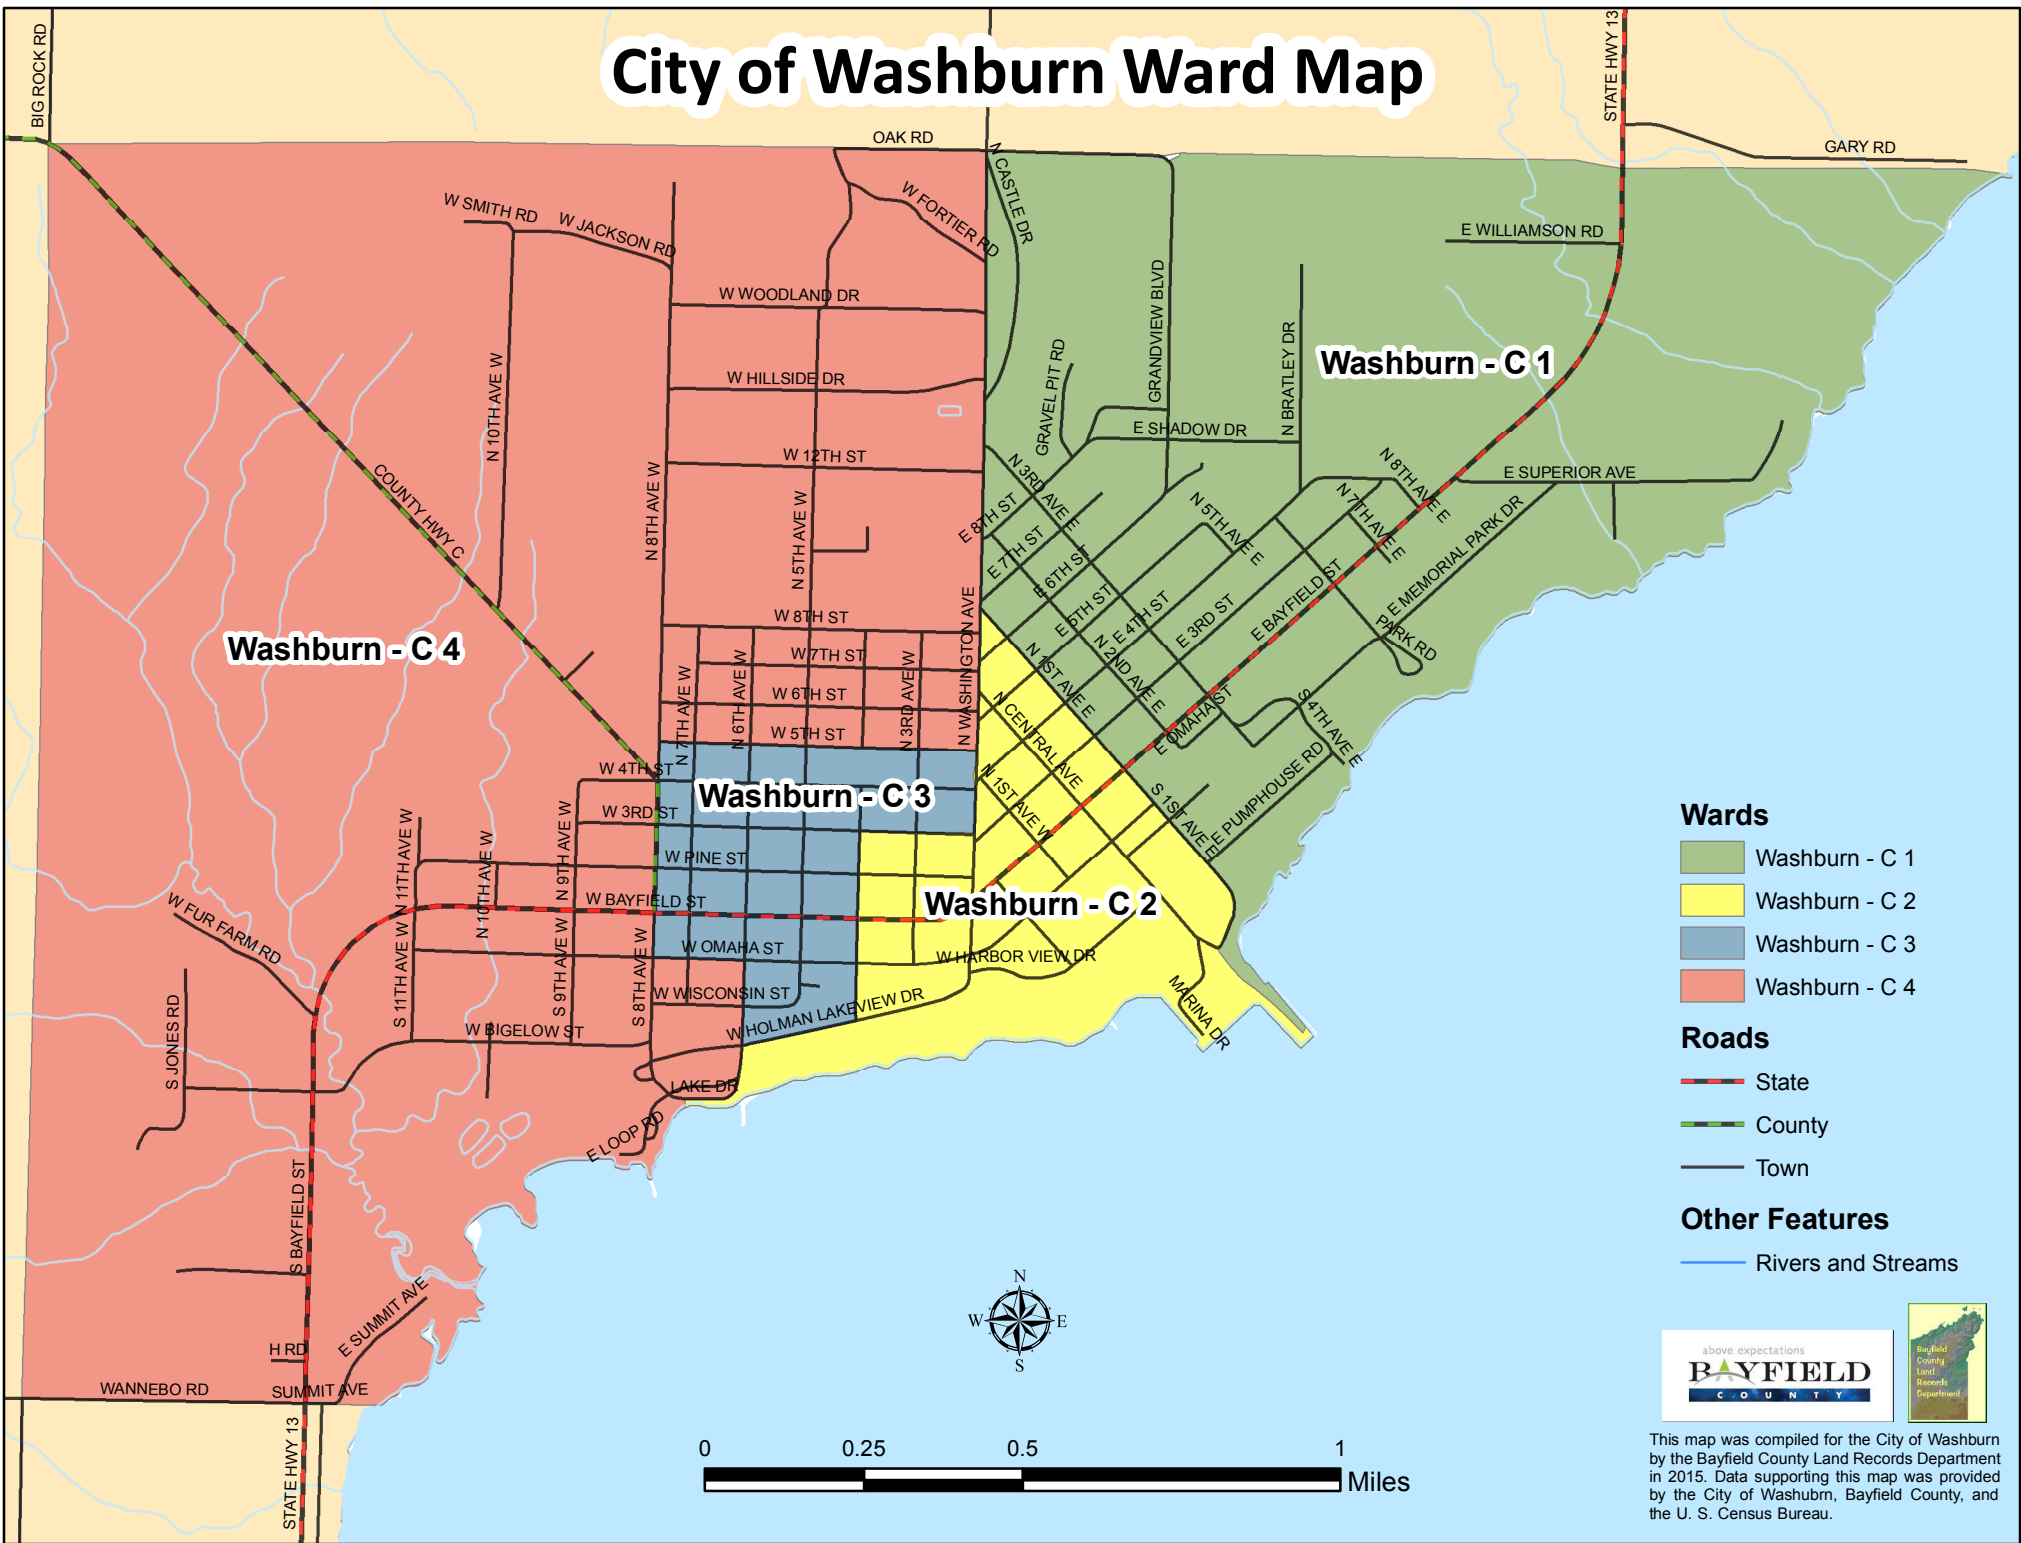

City of Washburn Ward Map

Wards

- Washburn - C 1
- Washburn - C 2
- Washburn - C 3
- Washburn - C 4

Roads

- State
- County
- Town

Other Features

- Rivers and Streams

This map was compiled for the City of Washburn by the Bayfield County Land Records Department in 2015. Data supporting this map was provided by the City of Washburn, Bayfield County, and the U. S. Census Bureau.