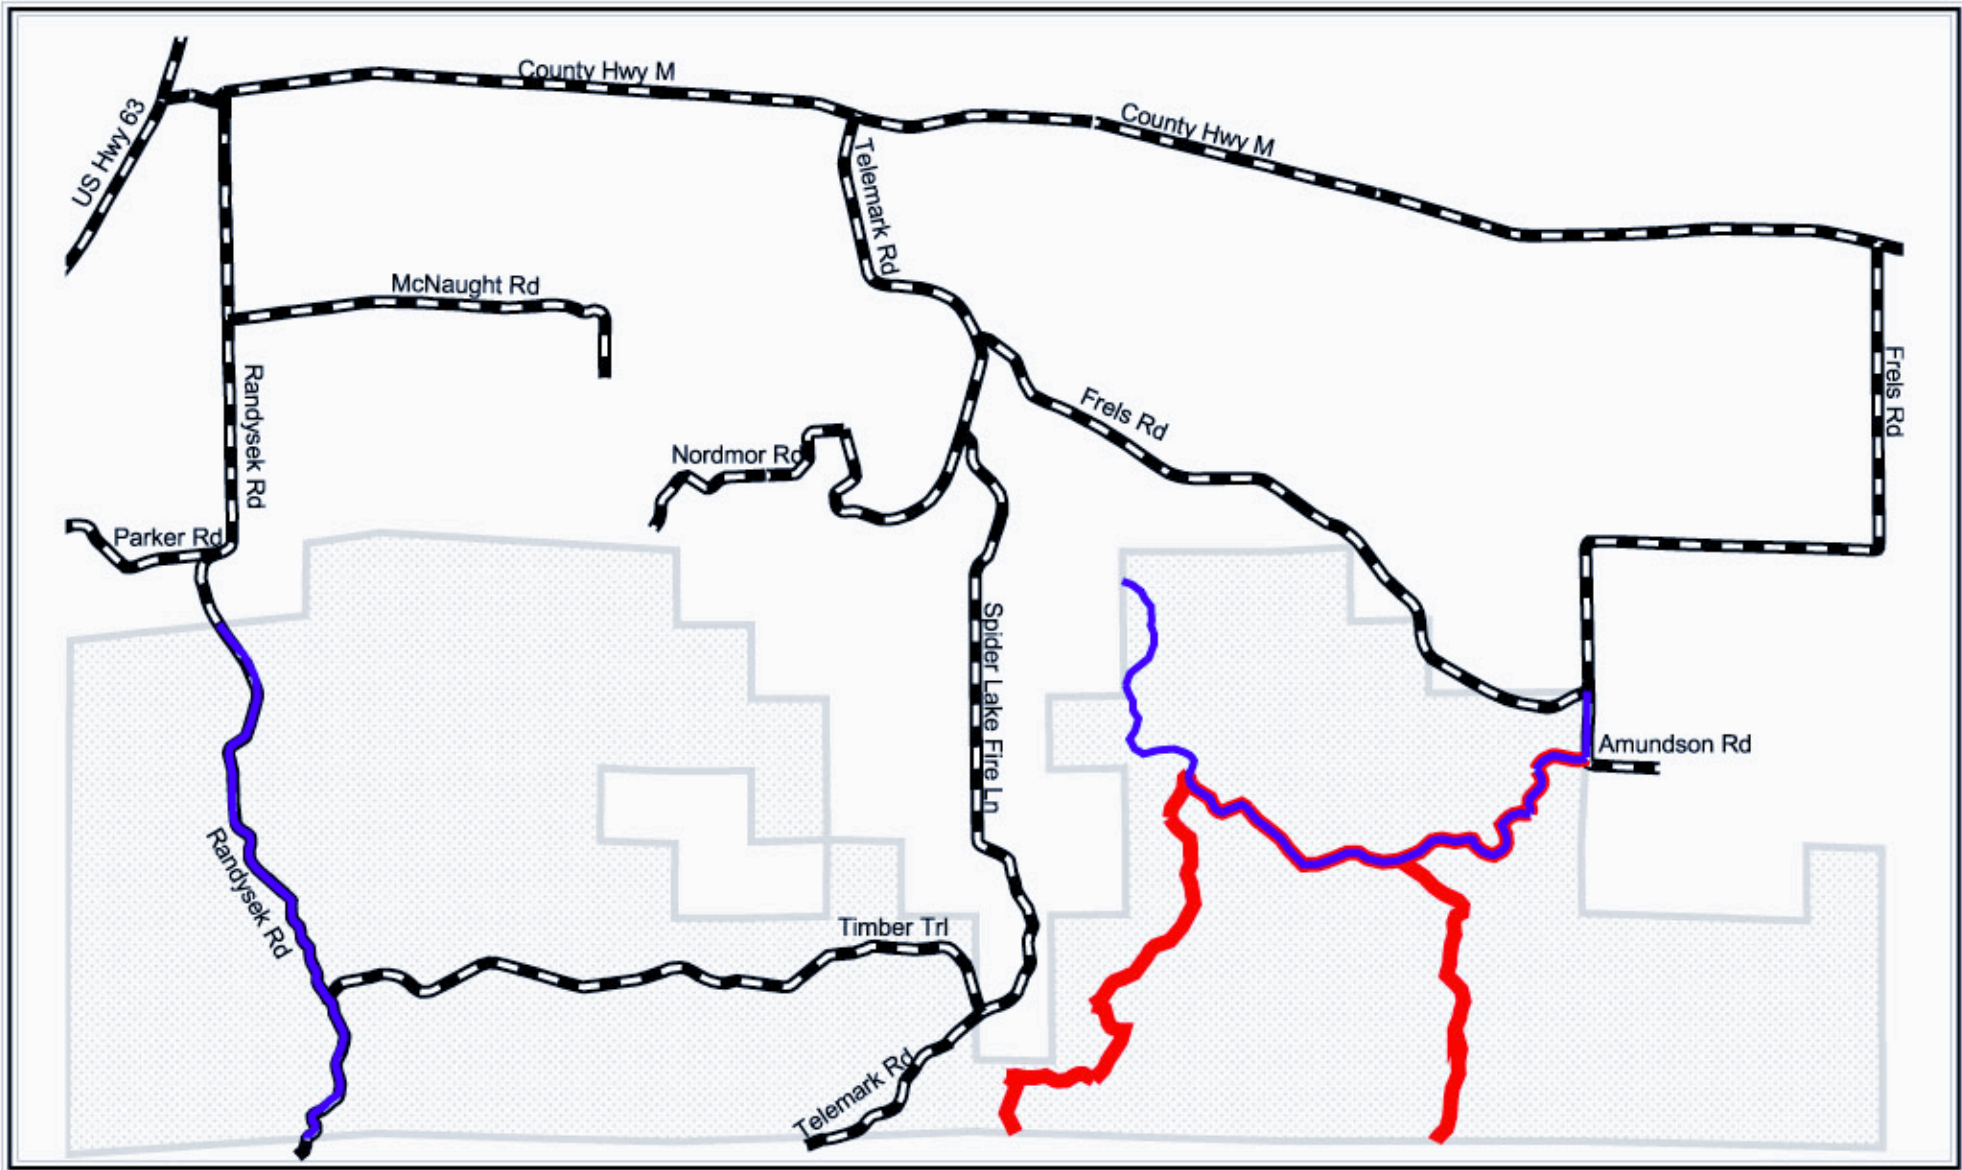

Cable Area Motorized Trails

0 1320 2640 3960 Feet

Legend

ATV Trails

Snowmobile Trails

Roads

Bayfield County
Forest Boundary