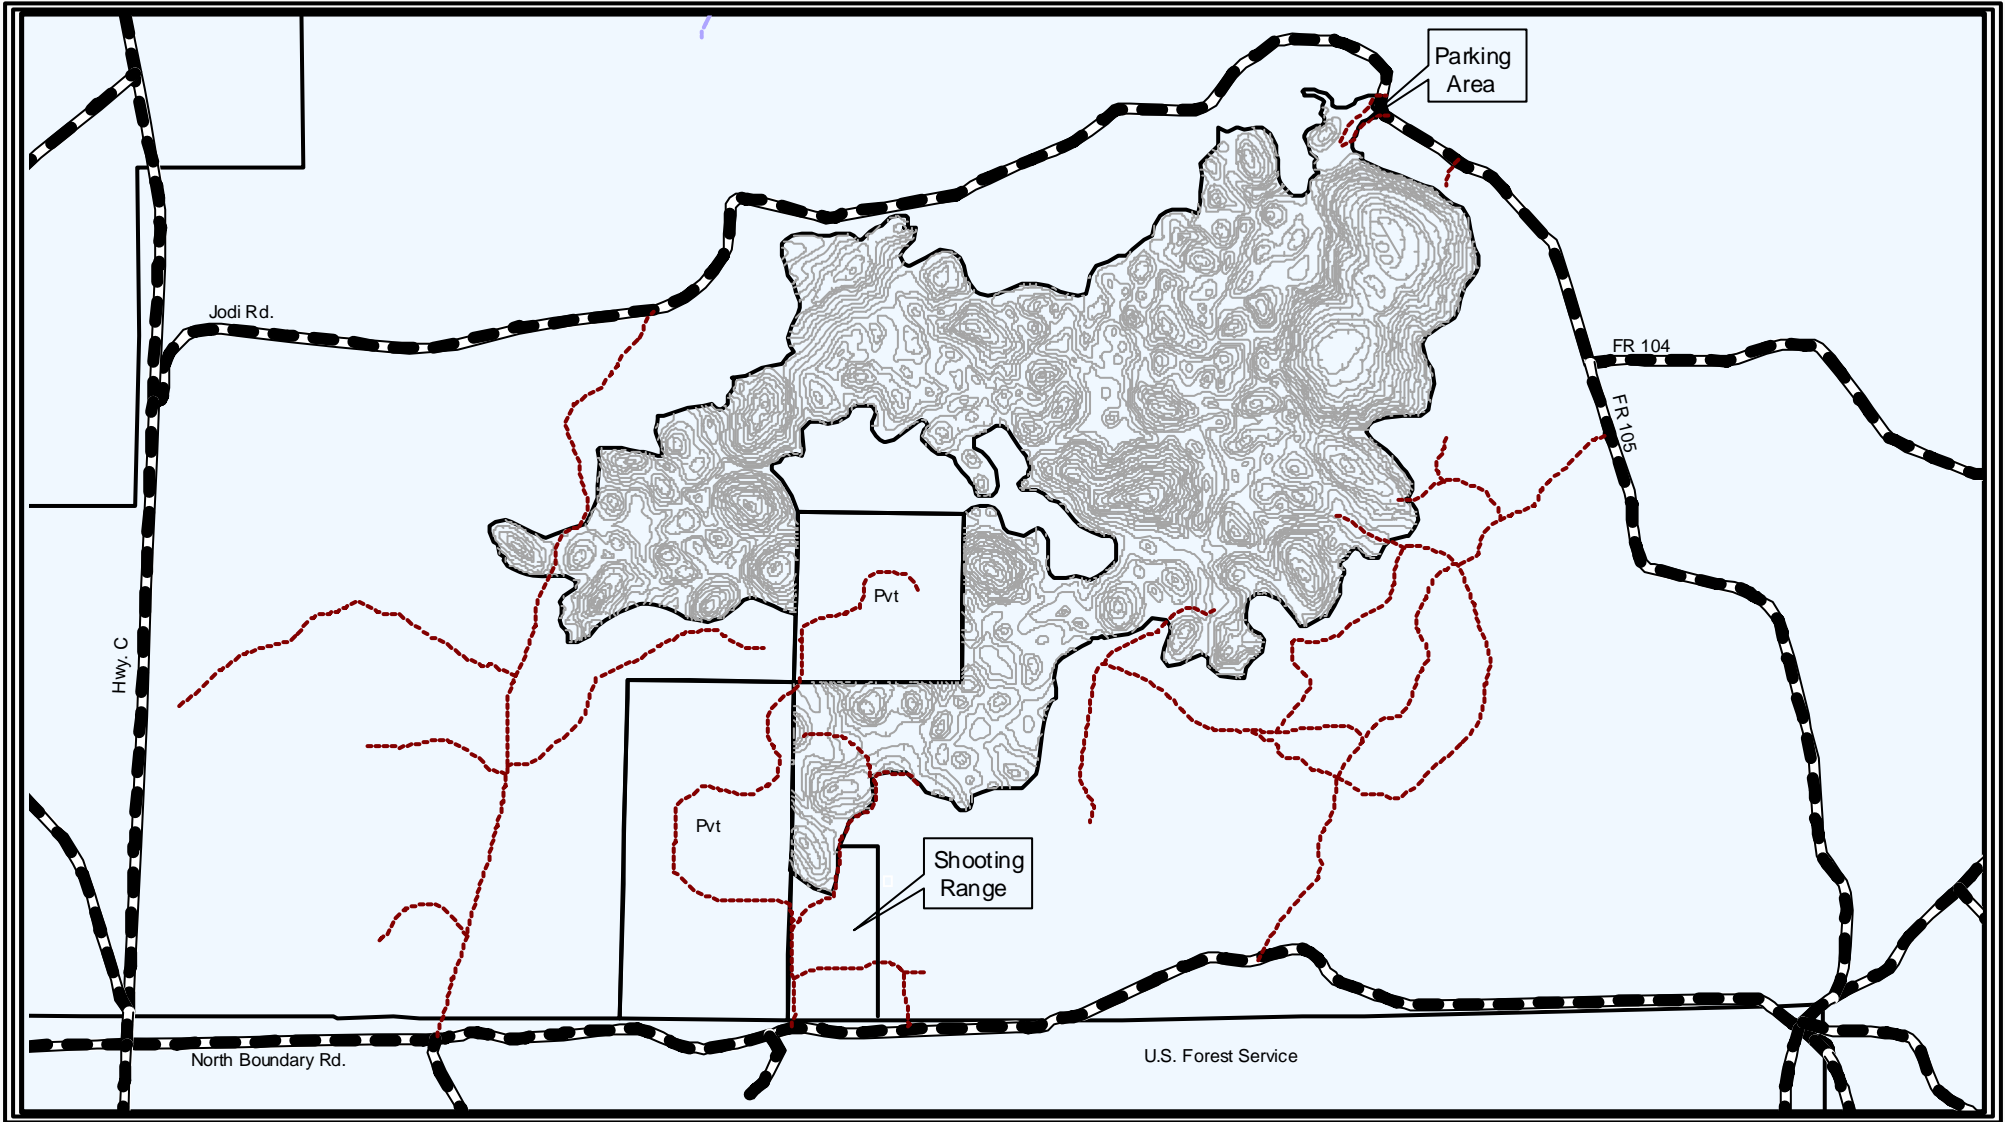

Special Management Area
Glacial Kettles Geological Area
 (T50N - R5 & R6W)

0 1320 Feet

Legend

Roads

Trails

Contour Lines

Boundary Lines

Glacial Kettles Area

Acreage

421 B.C. Forest
 541 Total (w/Pvt)

0