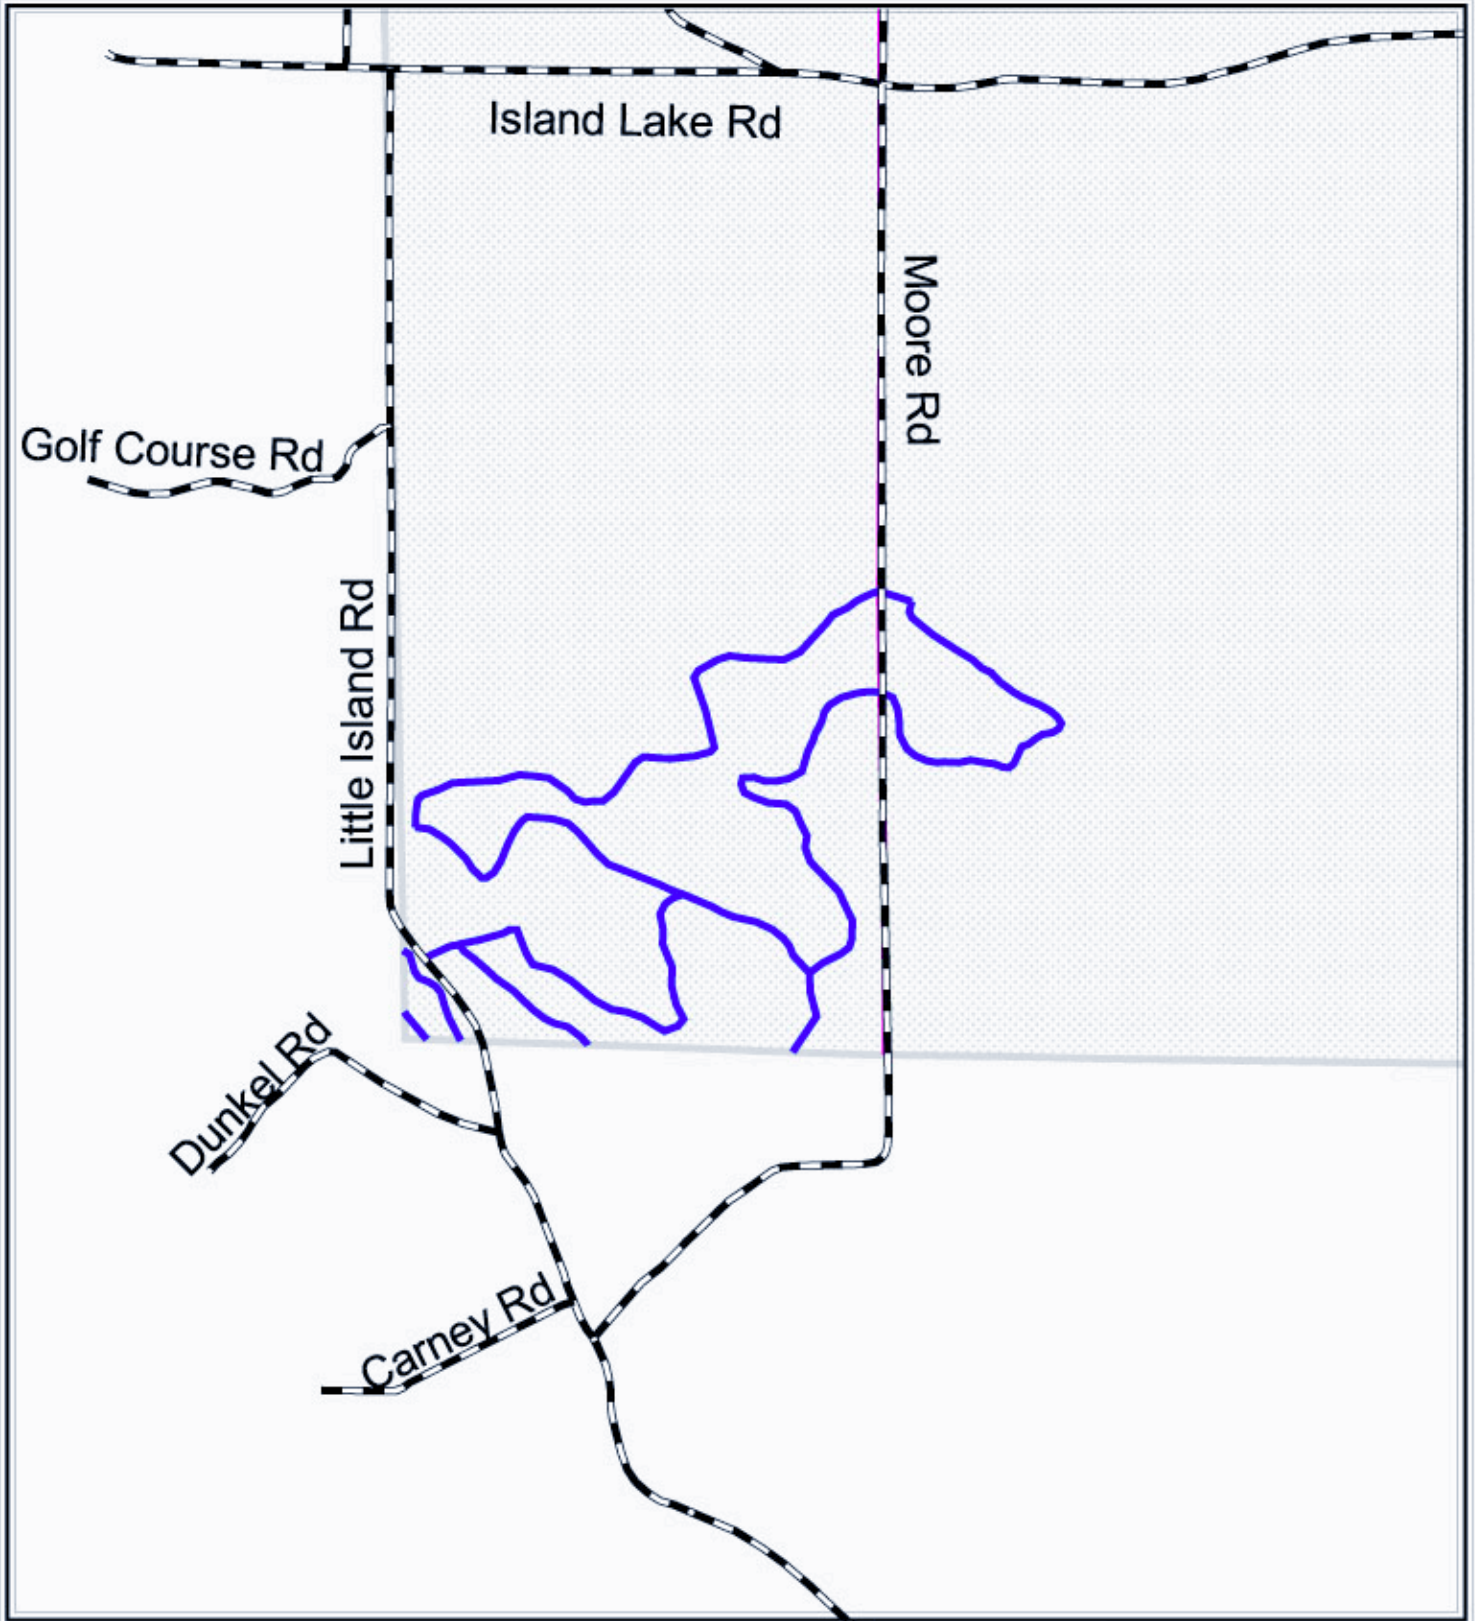

Tomahawk Lake Cross Country Ski Trails

0 1000 Feet

Legend

-  Tomahawk Lake Ski Trails
-  Roads
-  Bayfield County Forest Boundary