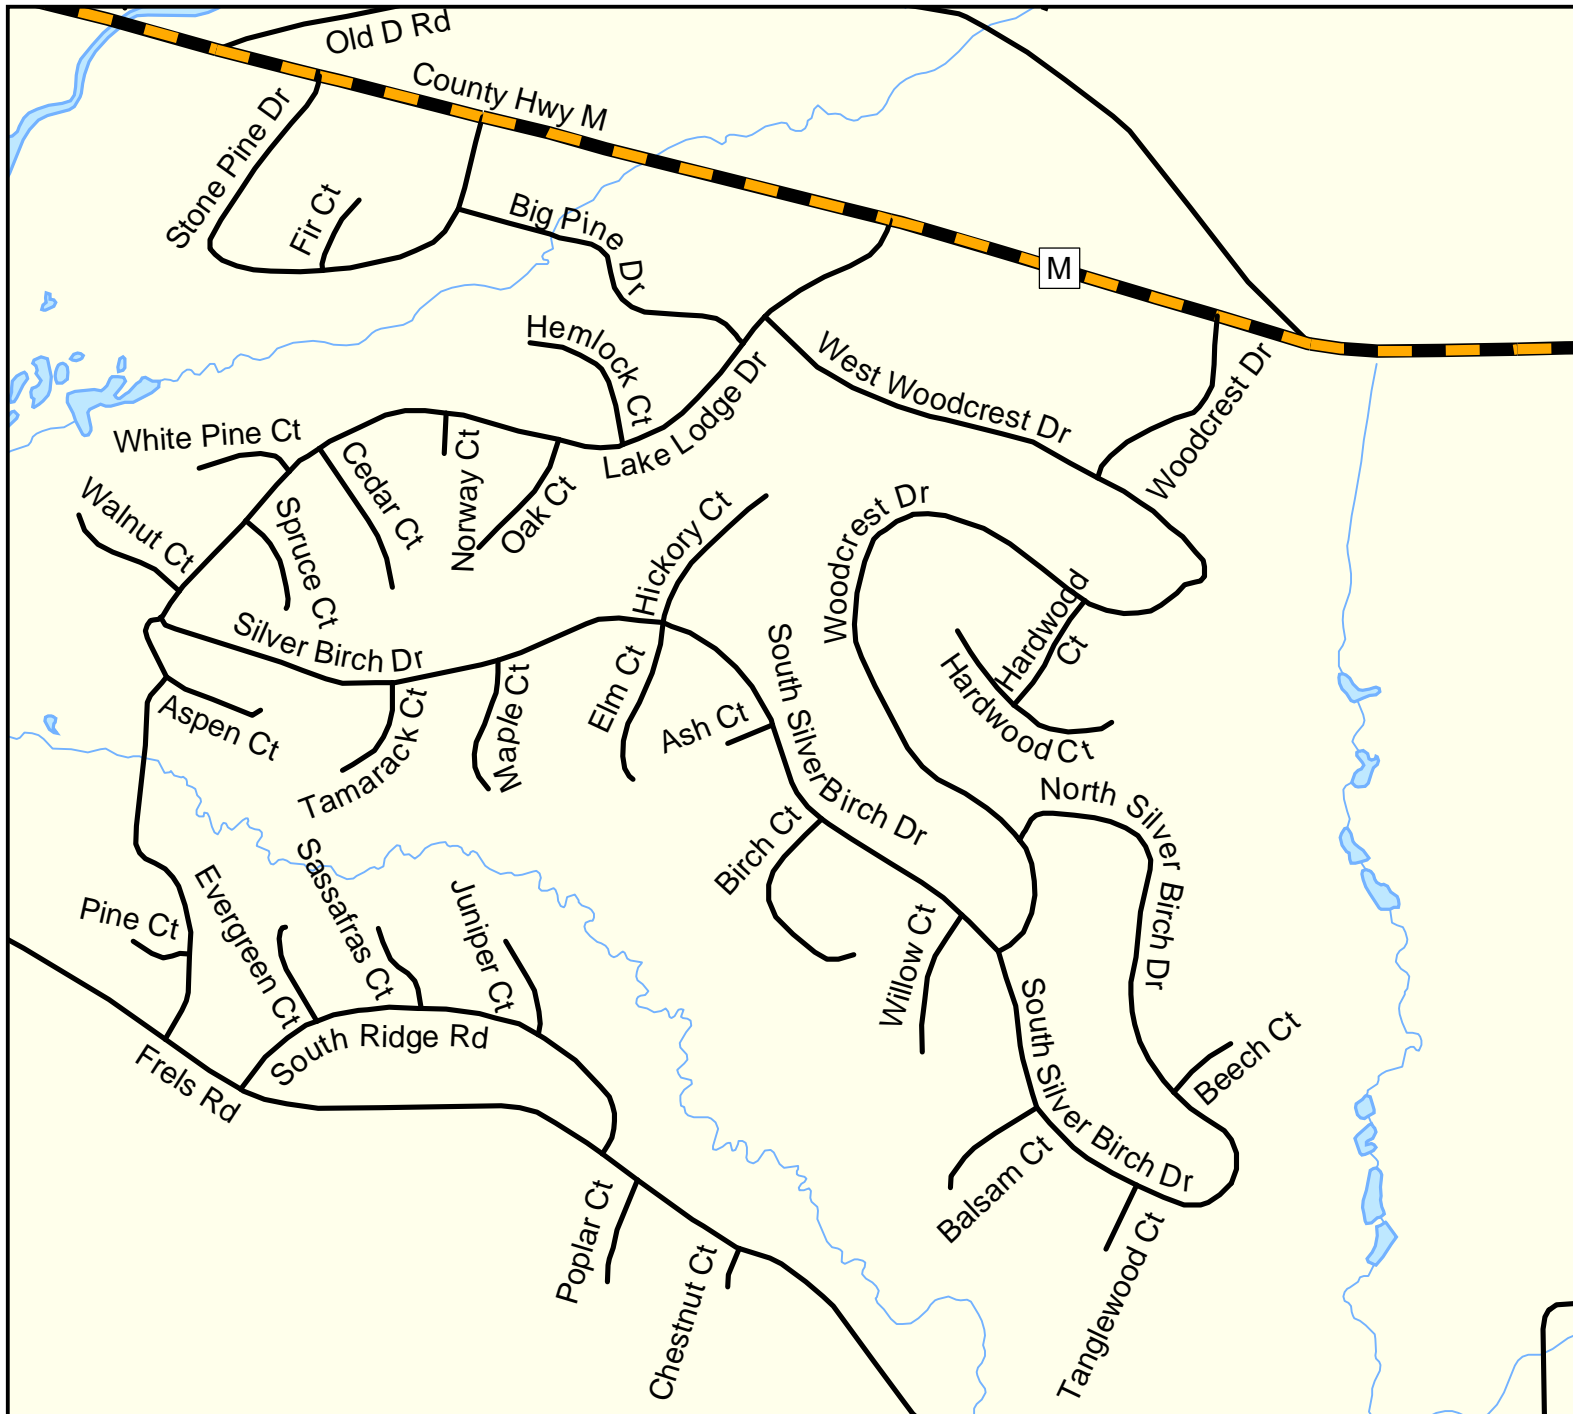

WILDE RIVER

Roads

- Federal
- State
- County
- Town
- Private

Other Symbols

- Lakes
- Rivers

2

Bayfield County,
2005