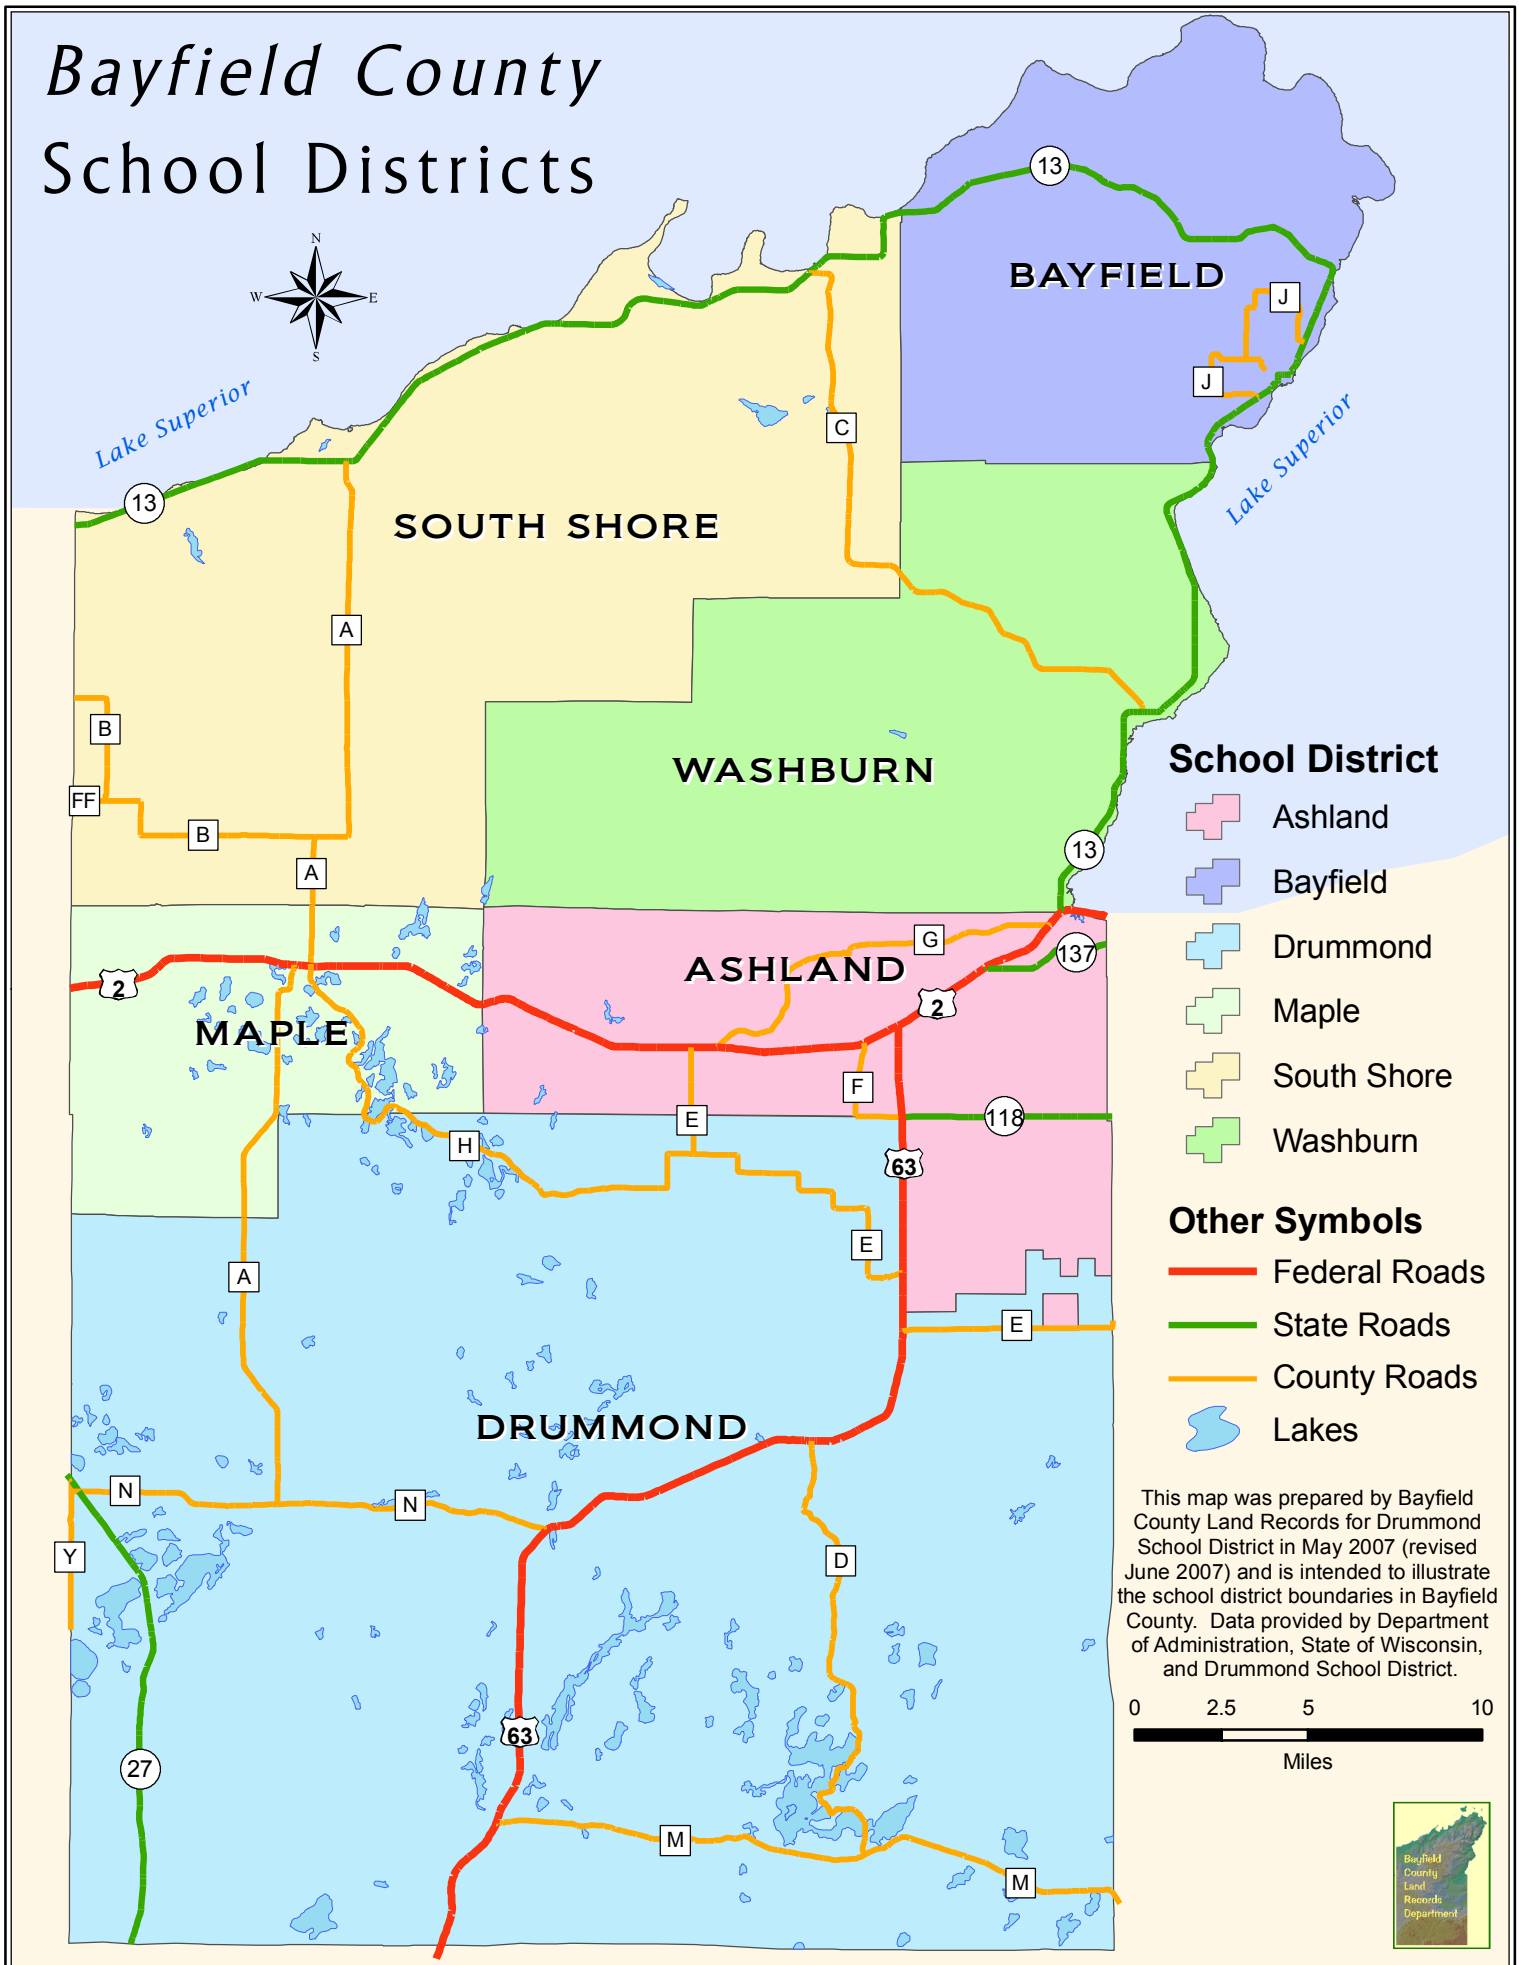

# Bayfield County School Districts

## School District

-  Ashland
-  Bayfield
-  Drummond
-  Maple
-  South Shore
-  Washburn

## Other Symbols

-  Federal Roads
-  State Roads
-  County Roads
-  Lakes

This map was prepared by Bayfield County Land Records for Drummond School District in May 2007 (revised June 2007) and is intended to illustrate the school district boundaries in Bayfield County. Data provided by Department of Administration, State of Wisconsin, and Drummond School District.